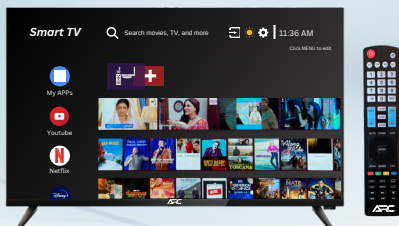

ARC

yes

CATALOGUE

LED TV RANGE

Powered by
webOS TV
 Frameless & Smart

We've reinvented the bezel with an edge-to-edge SMART screen for an expensive viewing experience.

32" | 40" | 43" | 50" | 55" | 65" | 75" | 85"

Magic Remote™

Choose, Connect and Enjoy

Elephant Series

Bring in a grand view to your home with the immersive TV display!

24" Frame Led Tv
Innolux Panel

32" Smart / VR Support (45w Card) Led Tv
4 Core - 512MB ROM - 4GB RAM - BOE Panel - Single HDMI

32" Led Tv
4 Core - 1GB ROM - 8GB RAM - BOE Panel - Double HDMI

32" Led Tv
4 Core - 1GB ROM - 8GB RAM - BOE Panel - BT Voice Remote - Double HDMI

40" Frameless Led Tv
4 Core - 512MB - 4GB RAM - Innolux Panel

Multiple Ports

Various UI Style

DOLBY AUDIO

CC Casting Screen Mirroring

Voice Remote

Golden Series

Turn Ordinary days into extraordinary discoveries.

32" Smart / VR Support (45w card) Led Tv
512MB ROM - 4GB RAM - BOE Panel - Single HDMI