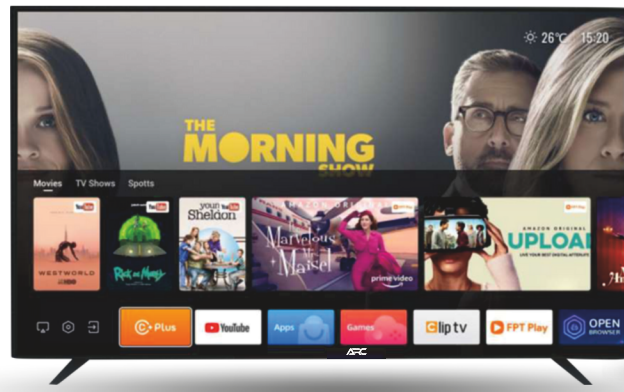

Magic Remote™

Choose, Connect and Enjoy

Elephant Series

Bring in a grand view to your home with the immersive TV display!

24" Frame Led Tv
Innolux Panel

32" Smart / VR Support (45w Card) Led Tv
4 Core - 512MB ROM - 4GB RAM - BOE Panel - Single HDMI

More real, Vibrant and Ultimate clarity

Coolita

32" Coolita 2.0 Led Tv

4 Core - 512MB ROM - 4GB RAM - BOE Panel - Double HDMI

CLOUD TV

A World within your Home

Transform Your Home Entertainment Experience. Discover the Latest Smart TVs with Stunning Displays, Clear Sound & Innovative TV Technology.