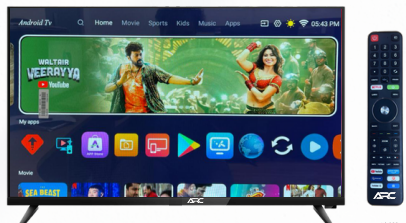

32" Led Tv
4 Core - 1GB ROM - 8GB RAM - BOE Panel - BT Voice - Double HDMI