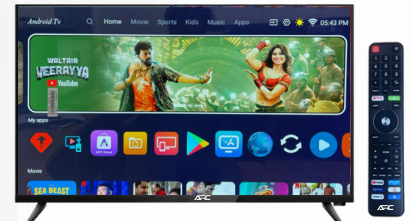

More real, Vibrant and Ultimate clarity

Coolita

32" Coolita 2.0 Led Tv

4 Core - 512MB ROM - 4GB RAM - BOE Panel - Double HDMI

CLOUD TV

A World within your Home

Transform Your Home Entertainment Experience. Discover the Latest Smart TVs with Stunning Displays, Clear Sound & Innovative TV Technology.

32" Cloud BT / VR Led Tv

1GB ROM - 8GB RAM - BOE Panel - Double HDMI

43" Cloud BT / VR Led Tv

CVT Board - 1GB ROM - 8GB RAM - BOE Panel - BT Voice Remote

Apple Series

Let the world see a great way to enjoy

24" FL Led Tv
BOE Panel

32" Smart / VR Support (45w Card) Led Tv
4 Core - 512MB ROM - 4GB RAM - BOE LG Panel - Single HDMI

32" Smart / VR Support (45w Card) Led Tv
4 Core - 512MB ROM - 4GB RAM - BOE LG Panel - Double HDMI

Multiple Ports

Various UI Style

DOLBY AUDIO

CC Casting Screen Mirroring

Voice Remote

Golden Series

Turn Ordinary days into extraordinary discoveries.

32" Smart / VR Support (45w card) Led Tv
512MB ROM - 4GB RAM - BOE Panel - Single HDMI