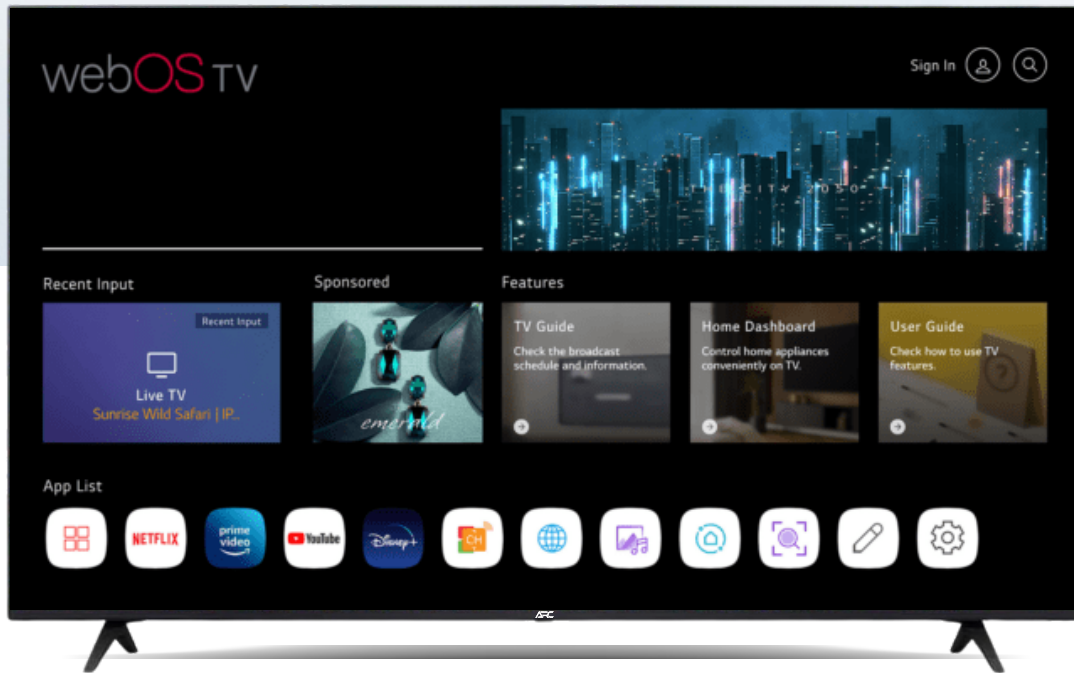

ARC

yes

CATALOGUE

LED TV RANGE

Powered by
webOS TV
 Frameless & Smart

We've reinvented the bezel with an edge-to-edge SMART screen for an expensive viewing experience.

32" | 40" | 43" | 50" | 55" | 65" | 75" | 85"

Magic Remote™

Choose, Connect and Enjoy

Elephant Series

Bring in a grand view to your home with the immersive TV display!

24" Frame Led Tv
Innolux Panel

32" Smart / VR Support (45w Card) Led Tv
4 Core - 512MB ROM - 4GB RAM - BOE Panel - Single HDMI

More real, Vibrant and Ultimate clarity

Coolita

32" Coolita 2.0 Led Tv

4 Core - 512MB ROM - 4GB RAM - BOE Panel - Double HDMI

CLOUD TV

A World within your Home

Transform Your Home Entertainment Experience. Discover the Latest Smart TVs with Stunning Displays, Clear Sound & Innovative TV Technology.