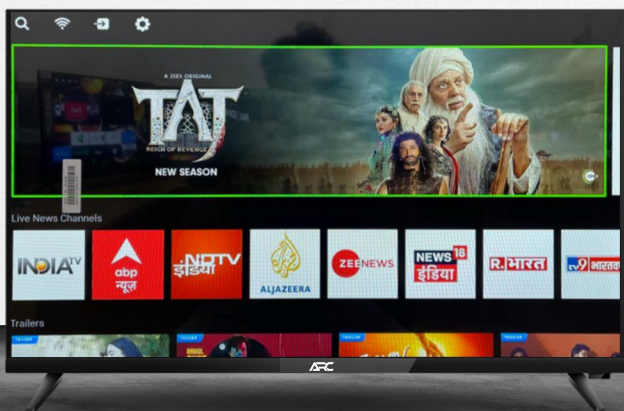

More real, Vibrant and Ultimate clarity

Coolita

32" Coolita 2.0 Led Tv

4 Core - 512MB ROM - 4GB RAM - BOE Panel - Double HDMI

CLOUD TV

A World within your Home

Transform Your Home Entertainment Experience. Discover the Latest Smart TVs with Stunning Displays, Clear Sound & Innovative TV Technology.

32" Cloud BT / VR Led Tv

1GB ROM - 8GB RAM - BOE Panel - Double HDMI

43" Cloud BT / VR Led Tv

CVT Board - 1GB ROM - 8GB RAM - BOE Panel - BT Voice Remote

Apple Series

Let the world see a great way to enjoy