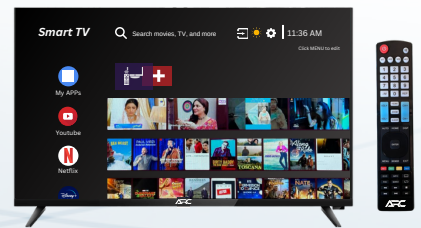

ARC

yes

CATALOGUE

LED TV RANGE

Powered by
webOS TV
 Frameless & Smart

We've reinvented the bezel with an edge-to-edge SMART screen for an expensive viewing experience.

32" | 40" | 43" | 50" | 55" | 65" | 75" | 85"

Magic Remote™

Choose, Connect and Enjoy

Elephant Series

Bring in a grand view to your home with the immersive TV display!

24" Frame Led Tv
Innolux Panel

32" Smart / VR Support (45w Card) Led Tv
4 Core - 512MB ROM - 4GB RAM - BOE Panel - Single HDMI

32" Led Tv
4 Core - 1GB ROM - 8GB RAM - BOE Panel - Double HDMI

32" Led Tv
4 Core - 1GB ROM - 8GB RAM - BOE Panel - BT Voice Remote - Double HDMI

40" Frameless Led Tv
4 Core - 512MB - 4GB RAM - Innolux Panel

Multiple Ports

Various UI Style

DOLBY AUDIO

CC Casting Screen Mirroring

Voice Remote

Golden Series

Turn Ordinary days into extraordinary discoveries.

32" Smart / VR Support (45w card) Led Tv
512MB ROM - 4GB RAM - BOE Panel - Single HDMI