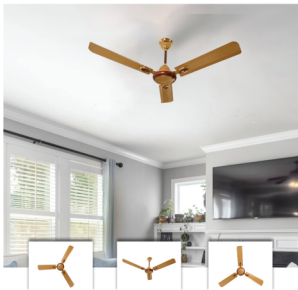

ARC

**Welcome
To Our New Experience
2022 - 2023**

DECORATIVE CLASSIC RANGE

MODEL NAME : Marshal Ceiling Fan

SPECIFICATION : 1200 mm (48)|60 W|220 CMM|400 RPM

COLOUR : Golden

MRP (IN RS.) : 2390

DECORATIVE CLASSIC RANGE